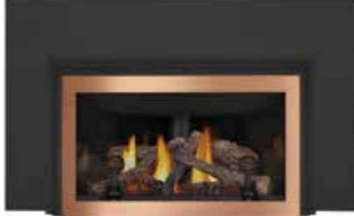

GAS FIREPLACE INSERT

Inspiration™ ZC

VENTING
2" and 3" Liners

GDIZC with 3 Sided Aluminum Trim, Brushed Copper Surround, 3 Sided Flashing and MIRRO-FLAME™ Panels

FEATURES

- › Up to 24,000 BTU's
- › President's Limited Lifetime Warranty
- › Heat Radiating Ceramic Glass
- › Multi-Flame Pan Burner
- › Piezo Ignitor
- › Blower Kit
- › Flame / Heat Adjustment

Included

Exclusive PHAZER® Log Set

STEP 1 - CHOOSE YOUR FIREPLACE INSERT

Product Description	MSRP:	GDIZC
Direct Vent, Natural Gas, Millivolt Ignition (*Conversion Kit Available)	$2,799	GDIZC-NSB
	Code:	

STEP 2 - CHOOSE SAFETY BARRIER TO COMPLETE UNIT (MANDATORY)

Product Description	MSRP:	GDIZC
Black Safety Barrier	$150	SZCSB
	Code:	

STEP 3 - CHOOSE ONE TRIM KIT TO COMPLETE UNIT (MANDATORY)

Product Description	MSRP:	GDIZC
Textured Satin Black 4 Sided Aluminum Trim (for opening up to 23.75" H x 35.75" W)	$505	GIZTRM4
	Code:	
Textured Satin Black 3 Sided Aluminum Trim (for opening up to 20.5" H x 35.75" W)	$420	GIZTRM3
	Code:	
Contemporary Black Trim (for opening up to 20.5" H x 35.75" W)	$420	GIZT3K
	Code:	

STEP 4 - CHOOSE YOUR ADDITIONAL OPTIONS

Product Description	MSRP:	GDIZC
Cast Iron Black Surround - must install with GIZBP6-3 Flashing & AK-4 Adapter Kit	$615	CISM-A
	Code:	
Brushed Copper Surround	$310	FPZC-BCSB
	Code:	
Brushed Nickel Surround	$310	FPZC-BNSB
	Code:	
Black Surround	$210	FPZC-KSB
	Code:	
Black 6" Flashing	$235	GIFBK6SB
	Code:	

INSPIRATION™ ZC CONTINUED ON NEXT PAGE →