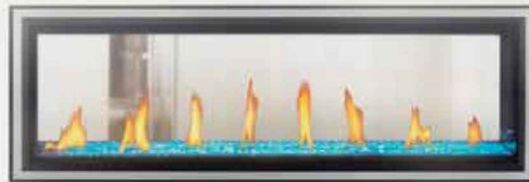

The MAP Policy Administrator

24 Napoleon Road
Barrie, Ontario
L4M 0G8
Canada
Email: MapPolicy@napoleonproducts.com

Date: March 2017 v3.1

NAPOLEON - CELEBRATING OVER 40 YEARS OF HOME COMFORT PRODUCTS

24 Napoleon Road, Barrie, Ontario, Canada L4M 0G8
103 Miller Drive, Crittenden, Kentucky, USA 41030
7200 Trans Canada Highway, Montreal, Quebec, Canada H4T 1A3